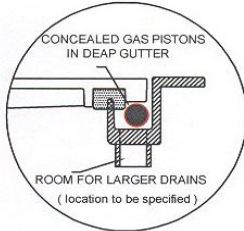

FLUSH ALUMINIUM CAST HATCHES

WEATHERTIGHT
DECK HATCHES

WATERTIGHT
HATCHES

HDxx HD50, HD56, HD60

- WEATHER FLUSH DECK HATCH
- FLUSH HINGES AND FLUSH STAR INTAKES
- INDIVIDUAL HANDLES INSIDE
- SS GAS PISTON CONCEALED IN DEEP GUTTER