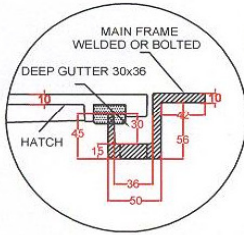

FLUSH ALUMINIUM CAST HATCHES

WEATHERTIGHT
DECK HATCHES

WATERTIGHT
HATCHES

HDxx HD50, HD56, HD60

- WEATHER FLUSH DECK HATCH
- FLUSH HINGES AND FLUSH STAR INTAKES
- INDIVIDUAL HANDLES INSIDE
- SS GAS PISTON CONCEALED IN DEEP GUTTER